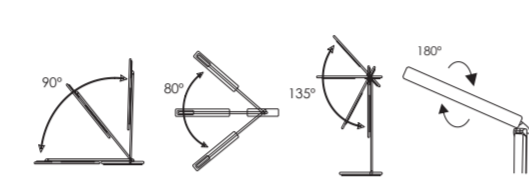

Adjustments