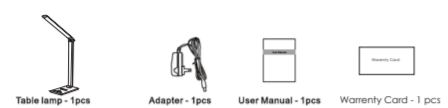

Model: LT-T10

AUKEY

User Manual Premium Foldable LED Desk Lamp

Introduction

Package

Contents

Product Overview