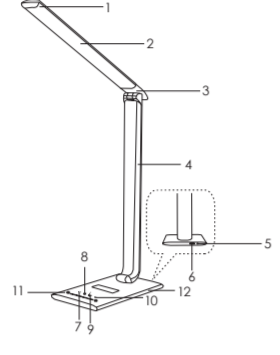

Model: LT-T10

AUKEY

User Manual Premium Foldable LED Desk Lamp

Introduction

Package

Contents

Product Overview

- 1 -

Specifications

Model	LT-T10
Material	ABS & PC Plastic
Power Consumption	12W
Light Source	72pcs(2835)
Input Voltage	AC 100-240V 50/60Hz 0.4A
Working Voltage	10V 1.2A
USB Port	5V 1A
CCF	3000-6500K
Ra	80
Lumen	LED:600lm/Night Light: 45lm
Beam Angle	140°
Net Weight	1.15kg/ 2.53lb
Dimension	355*385*195mm/ 14*15.1*7.7in
Life Span	30000 hours

Adjustments

- 2 -

Contents

English	01-04
Deutsch	05-08
Français	09-12
Español	13-16
Italiano	17-20
日本語	21-24

USB Port

Provide a 5V 1A USB charging port.

60mins Timer

Power On/Off

Mode Change

Night Light

Brightness Control

Cautions

- 3 -

Warranty & Customer Support

Amazon US orders: support@aukey.com

Amazon EU orders: support.eu@aukey.com

Amazon CA orders: support.ca@aukey.com

- 4 -

Einführung

Packungsinhalt

Überblick über Produkt

- 5 -

Technische Daten

Model	LT-T10
Material	ABS & PC Plastik
Leistungsaufbrauch	12W
Lichtquelle	72pcs(2835)
Eingangsspannung	AC 100-240V 50/60Hz 0.4A
Arbeitsspannung	10V 1.2A
USB Port	5V 1A
CCF	140°
Ra	80
Lumen	LED:600lm/ Nachtlicht: 45lm
Strahlwinkel	140°
Nettogewicht	1.15kg/ 2.53lb
Abmessungen	355*385*195mm/ 14*15.1*7.7in
Lebensdauer	30000 Stunden

Anpassungen

- 6 -

USB-Port

Bietet ein 5V 1A USB-Aufladen-Port liefern.

60-Minuten-Timer

Den Strom an/aus schalten

Modus ändern

Nachtlicht

Helligkeit kontrollieren

Hinweis

- 7 -

Garantie

Kontaktieren Sie uns

Website: www.aukey.com

- 8 -

Introduction

Dans l'emballage

Présentation du produit

- 9 -

Caractéristiques